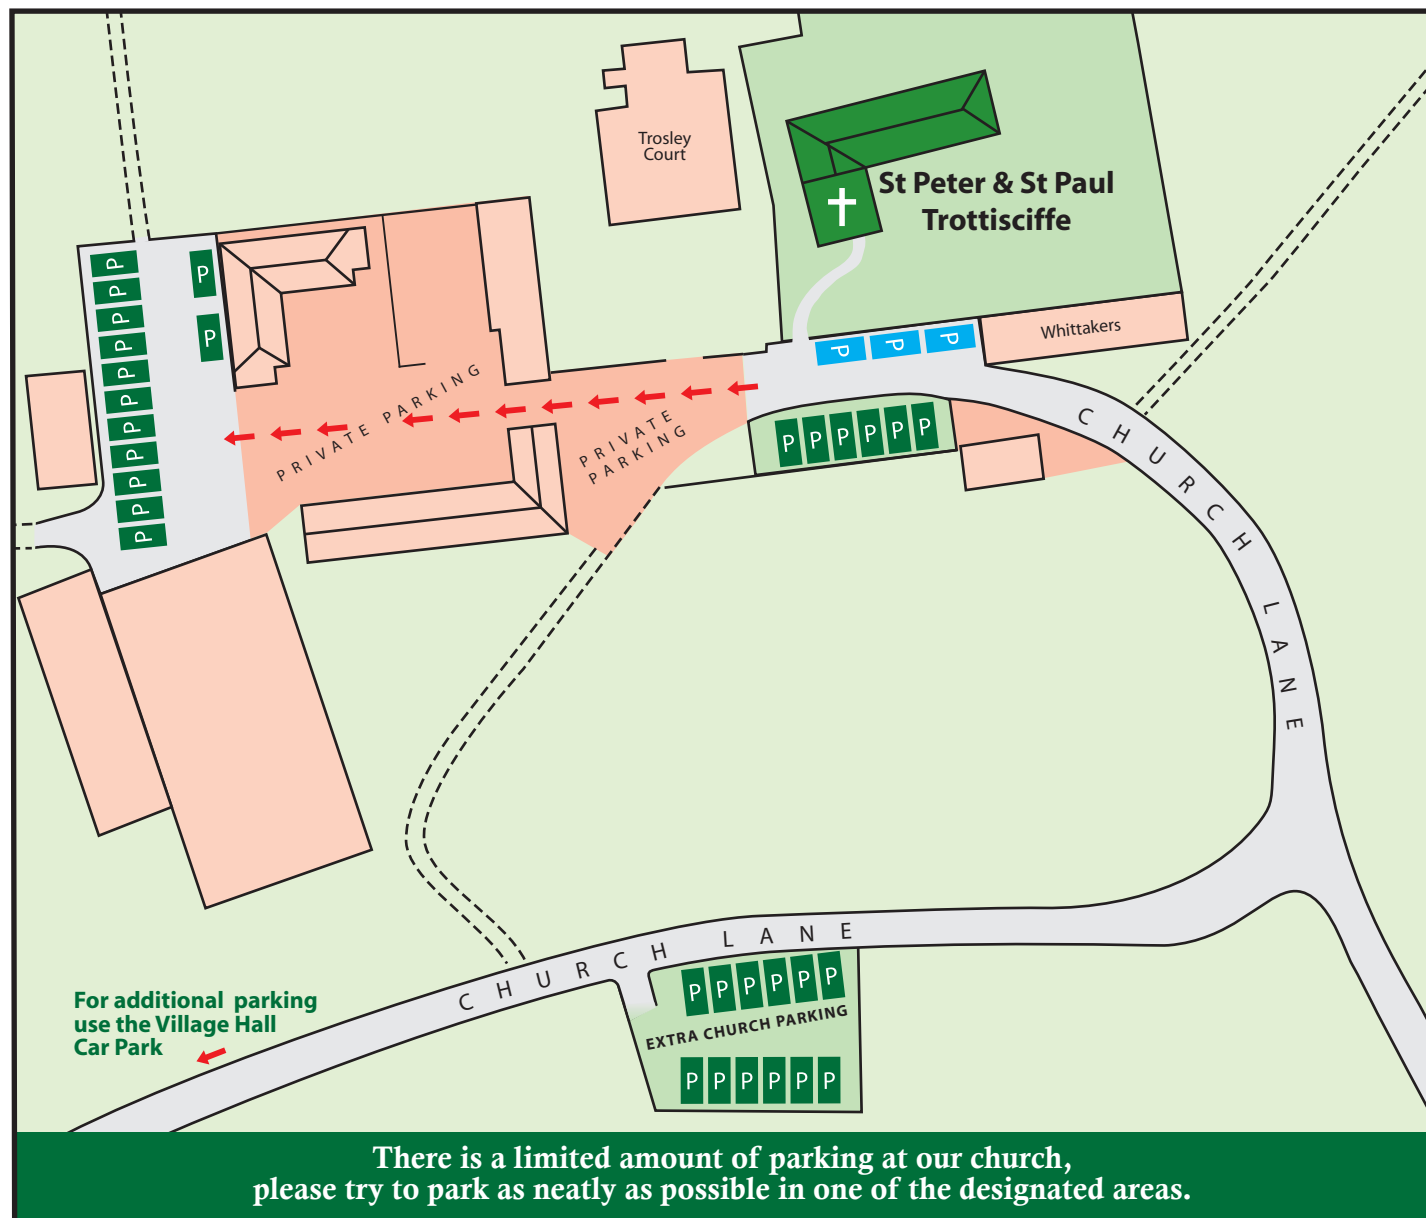

Trottiscliffe Church Parking

Designated church parking **P**

- You may park on the green verge opposite the gate against the wall .
- Through the gates into Trosley Court is Private Property but for Church services the owners kindly allow some overflow parking **at the far end, Church parking is restricted to the concrete, please do not park on the tarmac surface.**
- On Church lane as you approach the church from the west there is an additional car park which has a reinforced grassy surface.
- For additional parking please use the village hall car park a few minutes walk along Church lane.

Disabled visitors **P**

The space immediately in front of the church is reserved for our less able visitors. A disabled ramp is available but prior notice is required.

Monitoring

For large gatherings it is essential that someone is designated to monitor parking to make effective use of the space and to ensure that our neighbours are not inconvenienced.

We are very grateful to our neighbours who allow parking on the understanding that it is used responsibly. Thankyou for you cooperation.